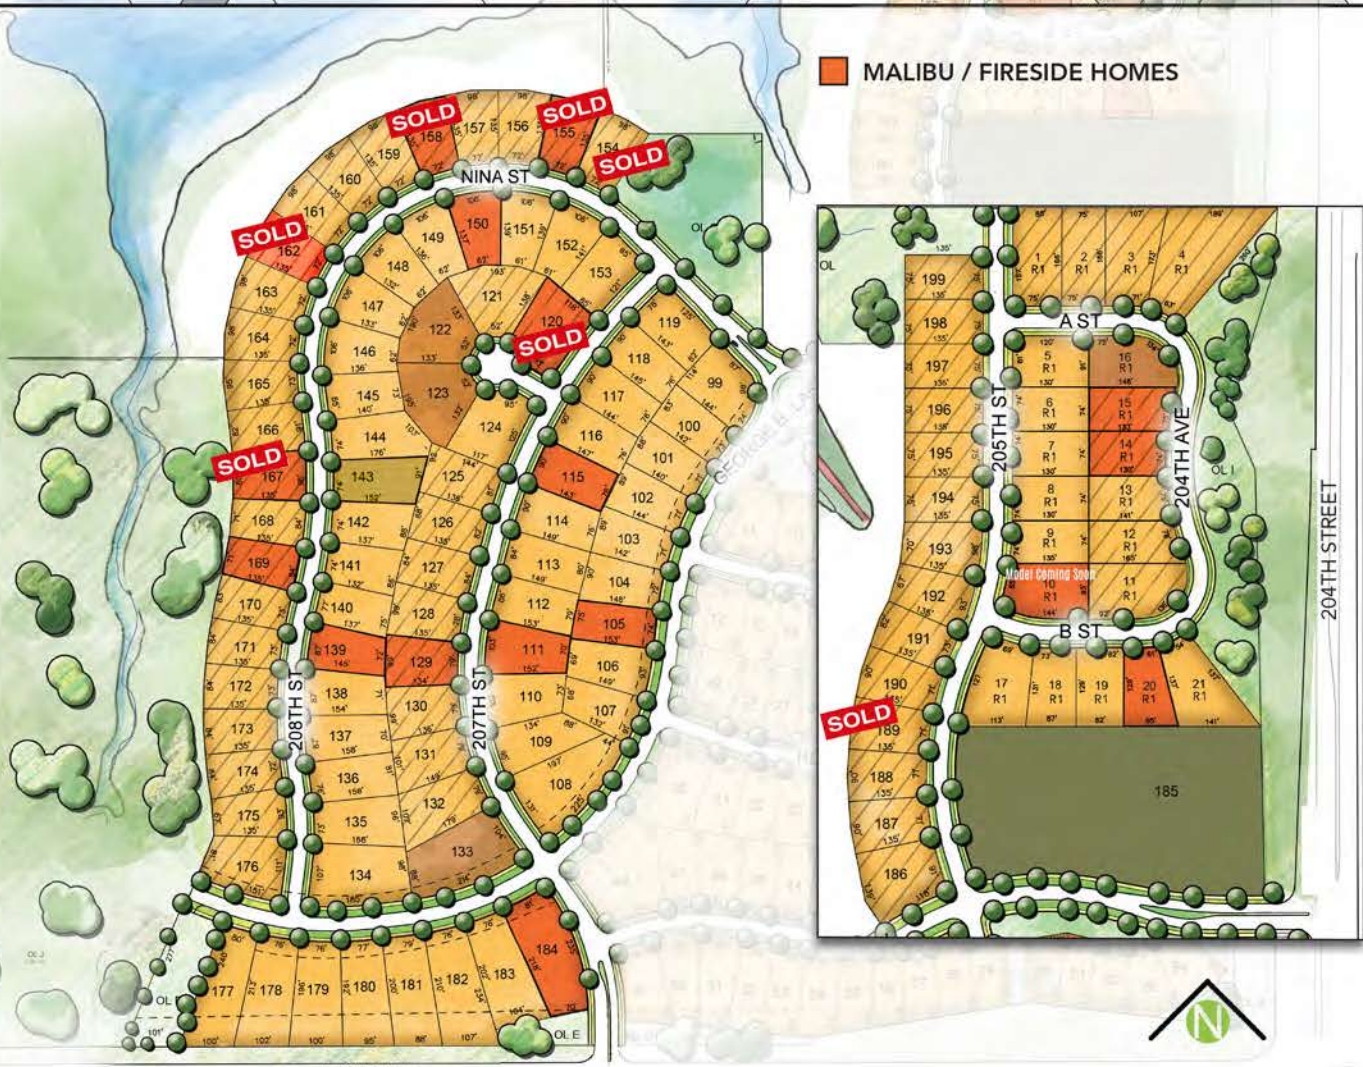

GRANDVIEW RIDGE
ESTATES

SALES PLAT

402.933.0411

WWW.HOMESBYMALIBU.COM

GRANDVIEW RIDGE
204th and F Street • Omaha, NE

DESIGNED AND ENGINEERED BY:

VICINITY MAP

 MALIBU / FIRESIDE HOMES

FLAT

WALKOUT

DAYLIGHT

F STREET

204TH STREET