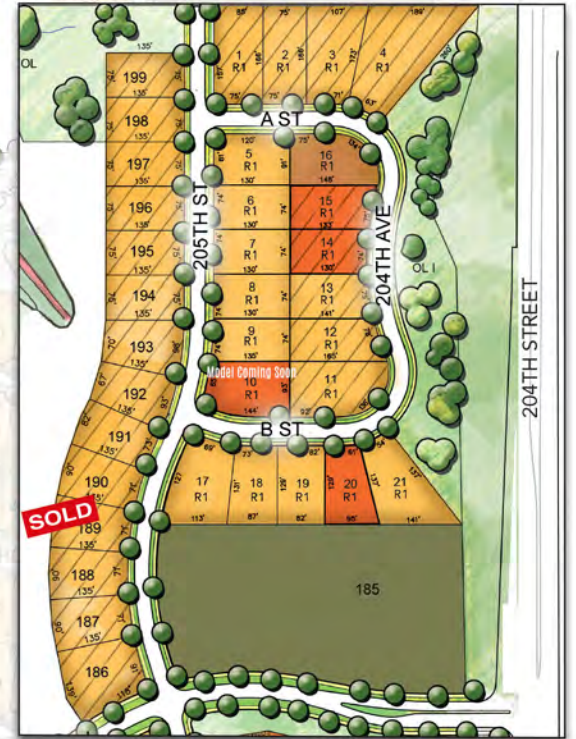

GRANDVIEW RIDGE
ESTATES

SALES PLAT

402.933.0411

WWW.HOMESBYMALIBU.COM

GRANDVIEW RIDGE

204th and F Street • Omaha, NE

DESIGNED AND ENGINEERED BY:

VICINITY MAP

 MALIBU / FIRESIDE HOMES

 FLAT
  WALKOUT
  DAYLIGHT

F STREET

204TH STREET