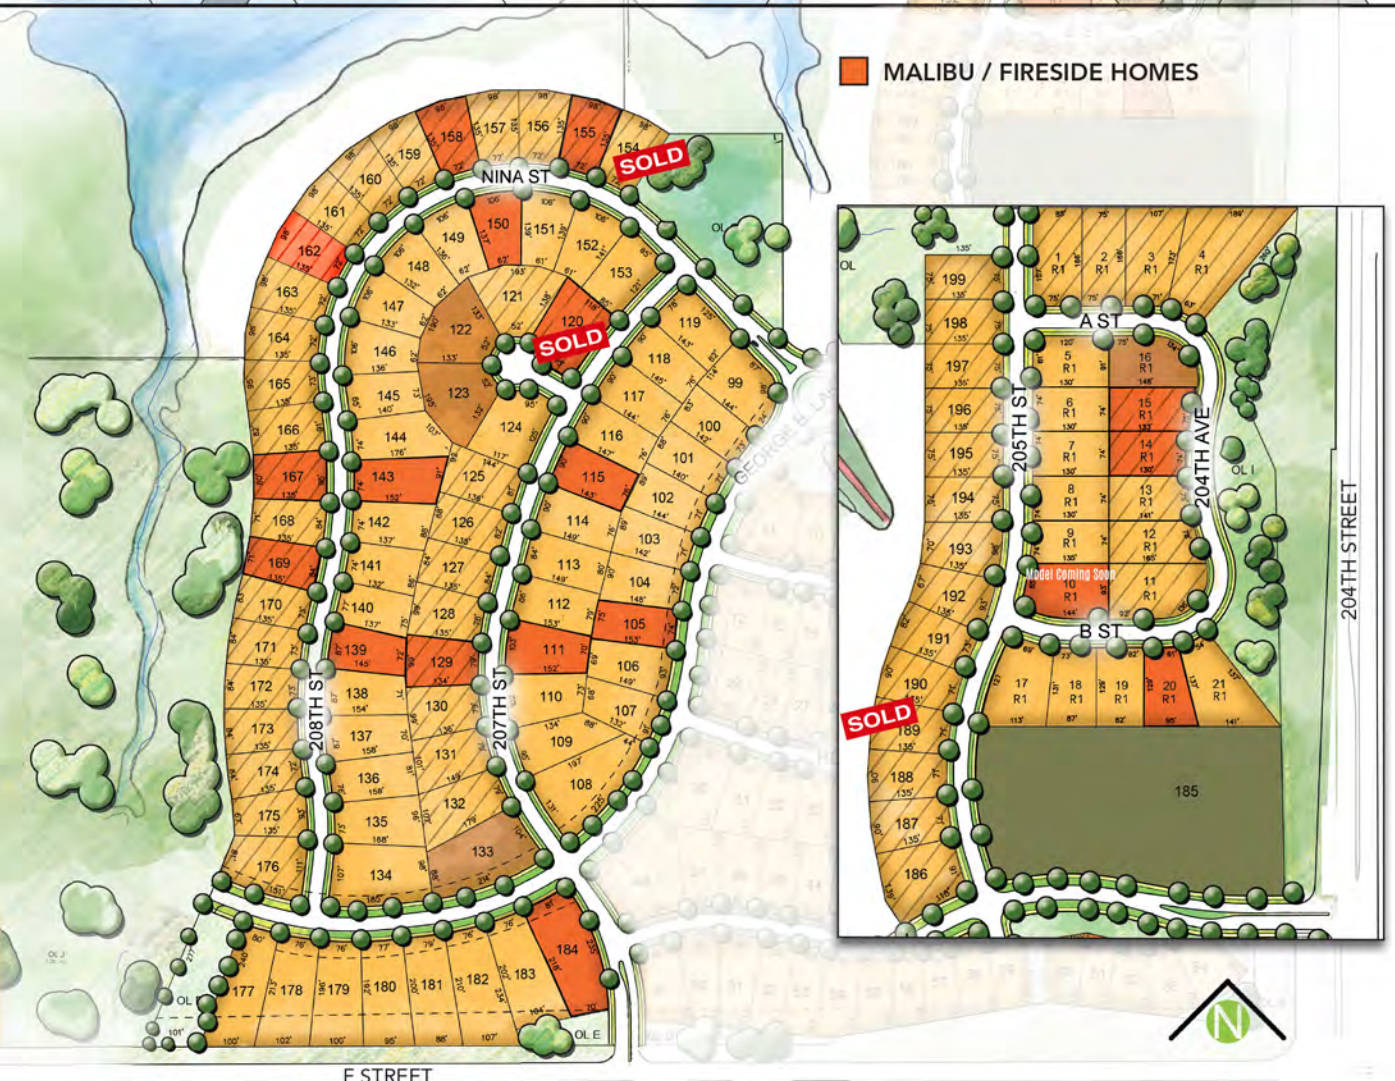

GRANDVIEW RIDGE
ESTATES

SALES PLAT

402.933.0411

WWW.HOMESBYMALIBU.COM

GRANDVIEW RIDGE

204th and F Street • Omaha, NE

DESIGNED AND ENGINEERED BY:

VICINITY MAP

 MALIBU / FIRESIDE HOMES

 FLAT
  WALKOUT
  DAYLIGHT

F STREET

204TH STREET